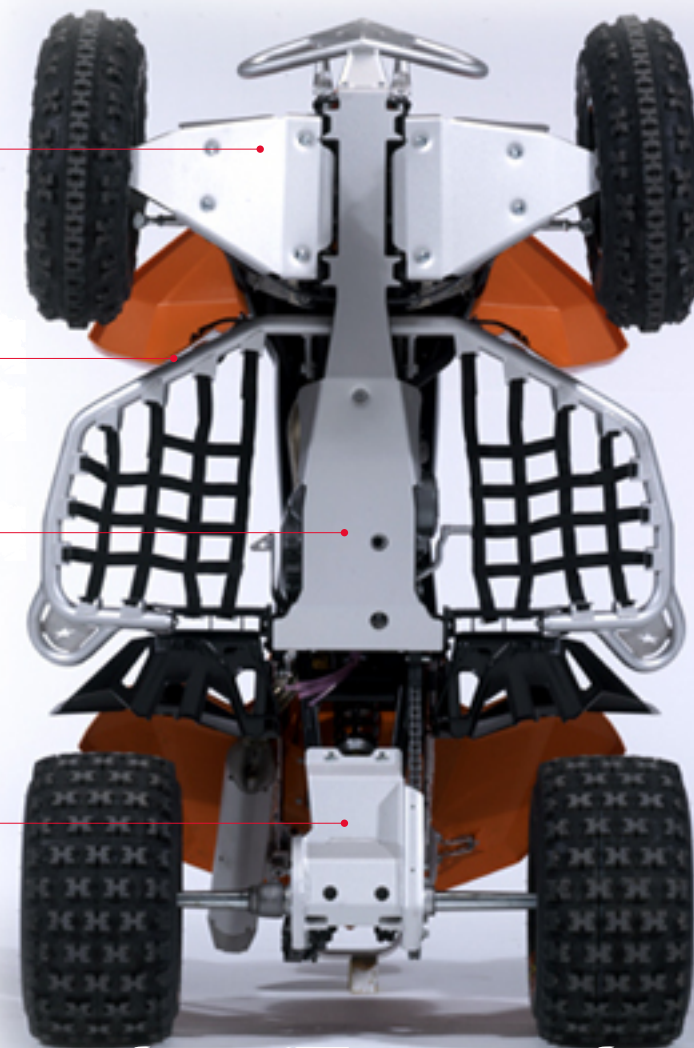

# ktm protections

## 450XC 525XC

**TRIANGLE COVER**  
PROTECÇÃO TRIÂNGULO

**NERF BAR**

**CARTER COVERS**  
PROTECÇÃO CHASSI

**FRONT BUMPERS**  
PARA-CHOQUES

**DISC COVERS**  
PROTECÇÃO DISCO

TYPES OF FINISHING AVAILABLE:

|           | NERF BAR   |            |            | FRONT BUMPERS |            |            |            | TRIANGLE COVERS | CARTER COVERS | DISC COVERS | REAR HOLD  |            |
|-----------|------------|------------|------------|---------------|------------|------------|------------|-----------------|---------------|-------------|------------|------------|
|           | ECO SERIES | EVO 1      | RACING     | P21           | P25        | P30        | P35        |                 |               |             | NORMAL     | RACING     |
| POLISH    | CP10497    | CP10498    | CP10499    | CP10658       | CP10659    | CP10663    | CP10664    | CP10030         | CP10130       | CP10231     | CP10730    | CP10716    |
| ICE MATTE | CP10497 IP | CP10498 IP | CP10499 IP | CP10658 IP    | CP10659 IP | CP10663 IP | CP10664 IP | CP10030 IP      | CP10130 IP    | CP10231 IP  | CP10730 IP | CP10716 IP |
| BLACK     | CP10497 N  | CP10498 N  | CP10499 N  | CP10658 N     | CP10659 N  | CP10663 N  | CP10664 N  | CP10030 N       | CP10130 N     | CP10231 N   | CP10730 N  | CP10716 N  |